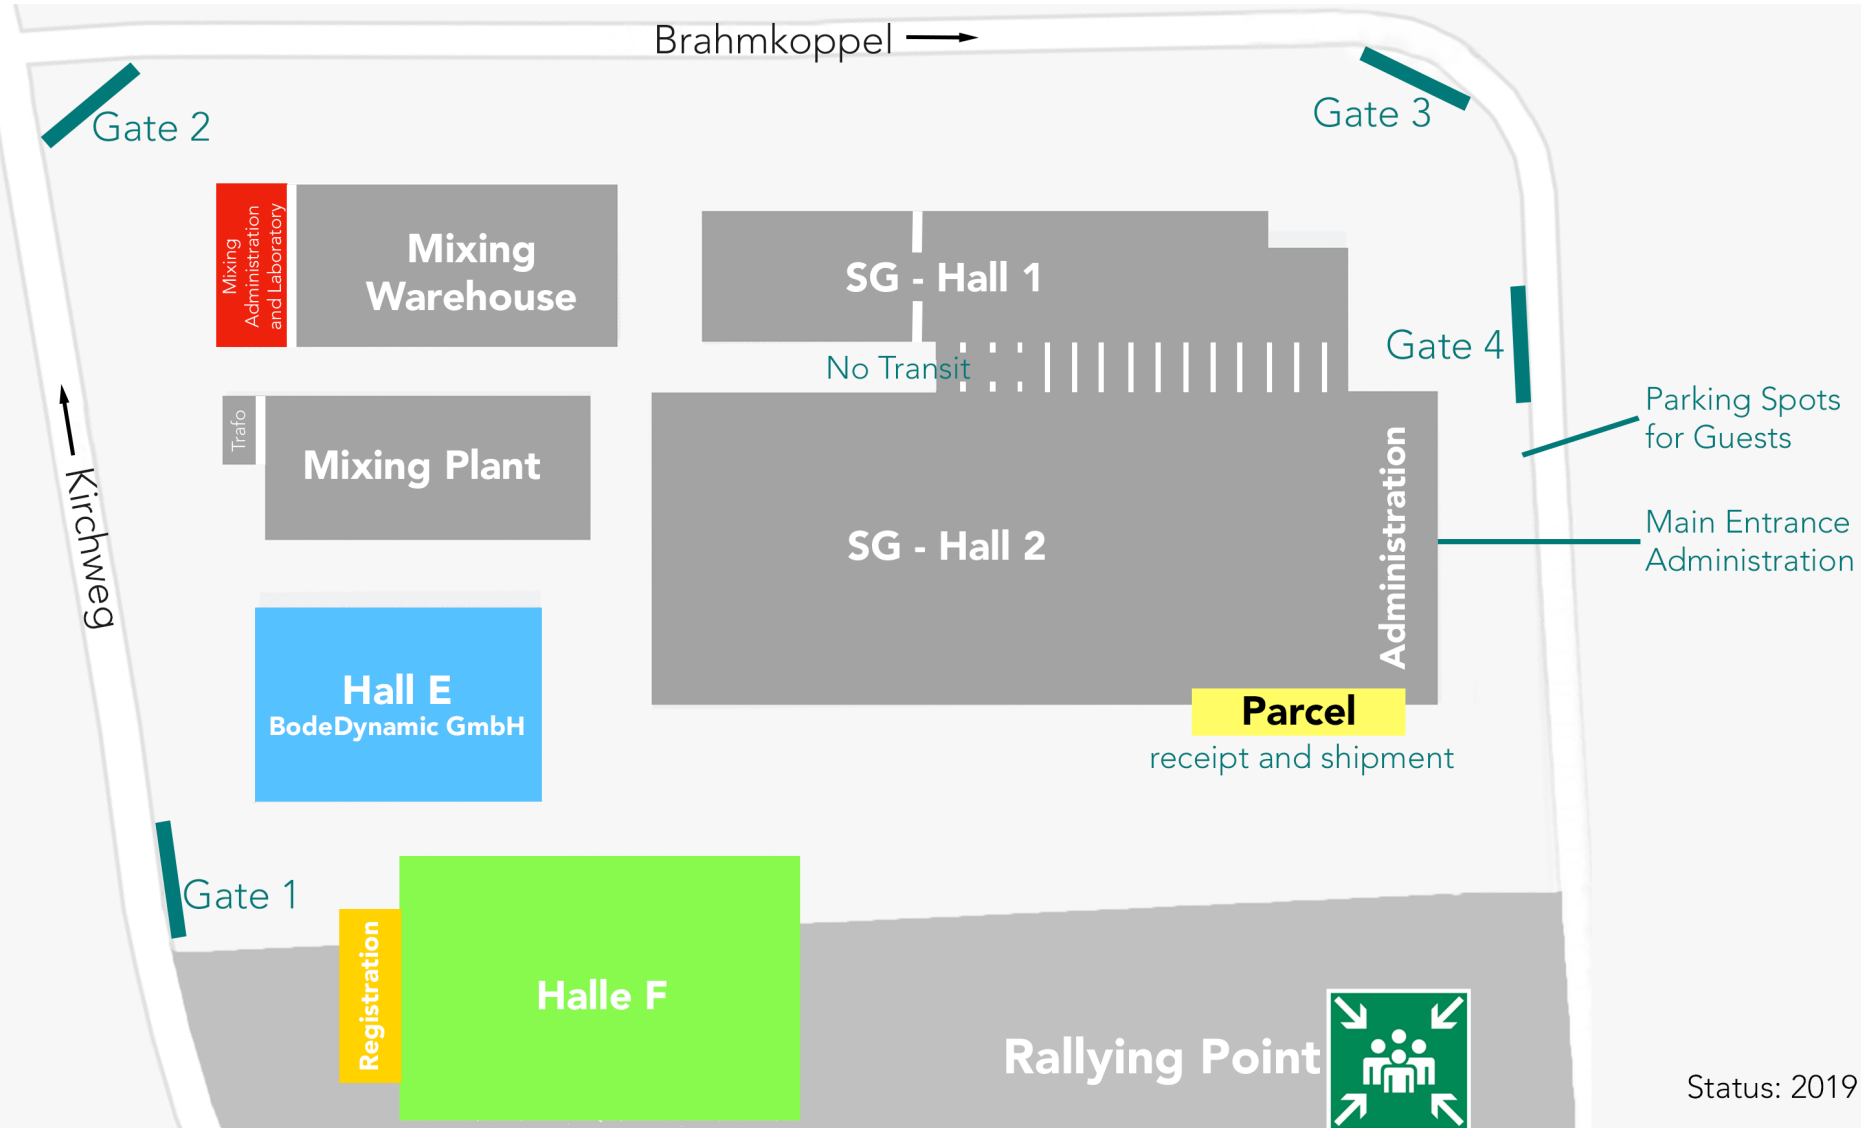

Map of Factory Premises

Bode GmbH - Kirchweg 114, 24558 Henstedt-Ulzburg

Registration / Informations - Location: Hall F
 Telephone: +49 (0) 4193 - 982-0
 Direct Dialing: -1840 o. -1860

Status: 2019

Customs Ware, other loading operations | Gate 1 | Hall F | Direct Dialing: -1840 o. -1860

BodeDynamic GmbH | Gate 1 | Hall E | Direct Dialing: -1283 o. -1284

Packaging | Gate 4 | SG - Hall 2 | Direct Dialing: -1285

Chemicals and Resources (Dangerous Goods) | Gate 2 | Mixing | Direct Dialing: -1281 o. -1289